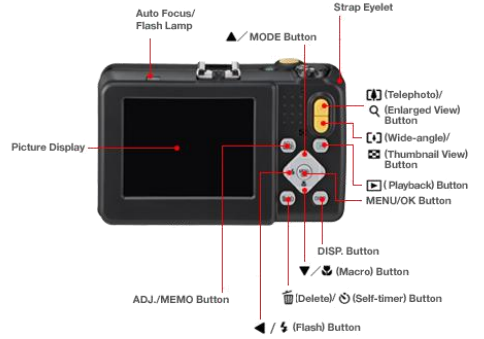

Prepare

Solar panel pallet barcodes are scanned, images are taken and uploaded to database.

Ricoh G700SE with SE-7 or GP-1 GPS Unit

Pentax WG-2 with GPS Unit
(Does not scan barcodes)

Capture

Upon installation, the individual panel barcodes are scanned. Photos are taken with GPS location and Memo Data.

Deliver

Images plus Data are wirelessly uploaded and indexed, enabling documentation for auditing.

Applications:

- Asset Tracking
 - Audit Documentation
 - Back-up Documentation
 - Inventory Location Tracking
 - Installation Documentation
 - Repair Confirmation Documentation
 - Wireless upload workflow
 - Geo Mapping Applications
- Photo Images included in all Documentation

The G700SE provides unmatched simplicity and durability to streamline your workflow.

G700SE's Advantages:

- **Data capturing embedded to images**
 - When images are uploaded, Memo Data is embedded. Additional information is available for viewing.
- **Security enabled password protected**
 - Prohibiting unauthorized use
 - Data protection
- **JIS/IEC waterproof grade 8**
 - Waterproof build, able to withstand depths of 5 meters. (approx 15ft)
- **JIS/IEC dustproof grade 6**
- **2m impact-resistant**
 - Tough, durable design ideal for rugged environments
 - Shock Proof
- **Chemical resistance (Ethanol or Sodium hypochlorite)**
 - Disinfect and clean the camera
- **GP-1 + WAAS**
 - Enables location accuracy to within 5m
- **Laser rangefinder compatible**
- **Wireless Capability**
- **Internal CCD Barcode reader**
- **High-end GPS Accuracy with the new SE-7**
 - Consistent accuracy in sub 3m range.

G700SE Specifications:

- 12 million effective pixels
- 3.0" LCD viewing screen
- Compatible with commercially available 37 mm lens filters
- Powerful built-in flash
- Electronic vibration correction
- Large buttons and dials
- 1cm macro photography
- 5x internal optical zoom
- Rechargeable battery