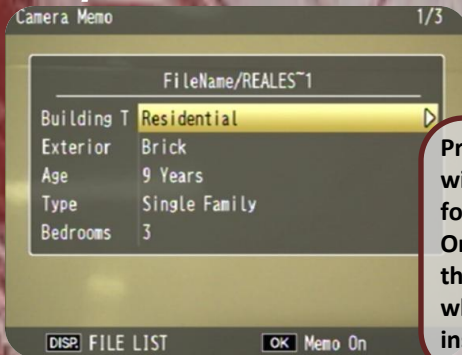

Prepare

Pre-populate the camera with fully customizable data for specific workflows. Once in the field populate the field with the data which describes the instance.

Capture

Take pictures of the object while adding GPS coordinates with geo-tagging each image taken.

Deliver

Wirelessly upload the images with attached memo data to a database where they are filtered and organized. Seamlessly attach the images and memo data to any document.

Applications:

- On Site Insurance Claims
- Claims Adjuster Documentation
- Disaster Management
- Wireless upload workflow
- Barcode scanning