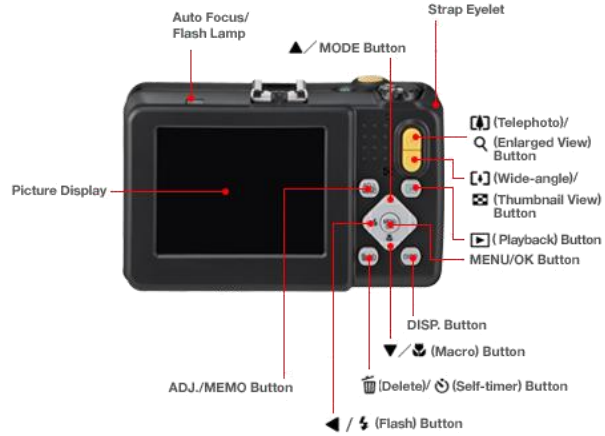

Prepare

Pre-populate the camera with fully customizable data for specific workflows. Once in the field populate the field with the data which describes the instance.

Capture

Take pictures of the object while adding GPS coordinates with geo-tagging each image taken.

Deliver

Wirelessly upload the images with attached memo data to a database where they are filtered and organized. Seamlessly attach the images and memo data to any document.

Applications:

- On Site Insurance Claims
- Claims Adjuster Documentation
- Disaster Management
- Wireless upload workflow
- Barcode scanning

The **G700SE** provides unmatched simplicity and durability to streamline your workflow.

G700SE's Advantages:

- **Data capturing embedded to images**
 - When images are uploaded, Memo Data is embedded. Additional information is available for viewing.
- **Security enabled password protected**
 - Prohibiting unauthorized use
 - Data protection
- **JIS/IEC waterproof grade 8**
 - Waterproof build, able to withstand depths of 5 meters. (approx 15ft)
- **JIS/IEC dustproof grade 6**
- **2m impact-resistant**
 - Tough, durable design ideal for rugged environments
 - Shock Proof
- **Chemical resistance (Ethanol or Sodium hypochlorite)**
 - Disinfect and clean the camera
- **GP-1 + WAAS**
 - Enables location accuracy to within 5m
- **Laser rangefinder compatible**
- **Wireless Capability**
- **Internal CCD Barcode reader**

G700SE Specifications:

- 12 million effective pixels
- 3.0" LCD viewing screen
- Compatible with commercially available 37 mm lens filters
- Powerful built-in flash
- Electronic vibration correction
- Large buttons and dials
- 1cm macro photography
- 5x internal optical zoom
- Rechargeable battery