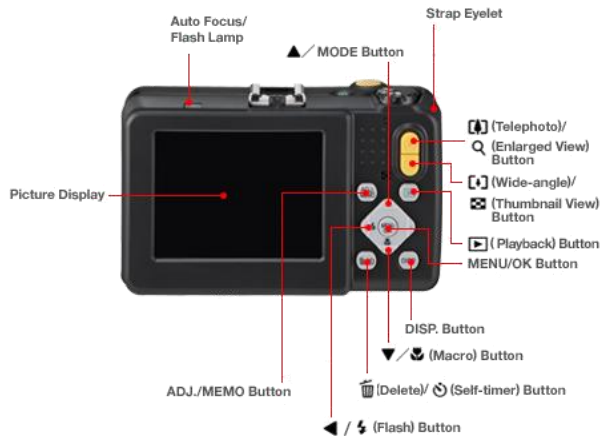

Automotive

- Simplify Workflow
- Reduce Human Error
- Simple, Secure, Reliable Data Processing
- Speed up Work Process

RICOH
imagine. change.

Dynamic Capture

Prepare

Each unit is labeled with a barcode as it is received. The parts accumulate until inspector comes.

Ricoh G700SE with Barcode Reader BR-1

Ricoh G700SE

Ricoh G700

Capture

Images are taken of the parts and failures. The camera is then connected to PC and images are uploaded to database.

Deliver

The images are shared via an internal cloud and filed by Memo Data. Reports are generated with images attached to explain acceptance or denial of warranty claim

Applications:

- Part Warranty Claims
- Automotive Auctions
- Repair Claims
- Vehicle Marketing

Rev up your workflow, and speed past the competition with the Ricoh G700SE.

G700SE's Advantages:

- **Scans barcodes**
 - Allows for direct image tagging for specific parts.
- **Data capturing embedded to images**
 - When images are uploaded, Memo Data is embedded and additional information is available for viewing.
- **Security enabled password protected**
 - Reduce theft and patient privacy infringement with SD WORM Card compatibility.
- **JIS/IEC waterproof grade 8**
 - Waterproof build, able to withstand depths of 5 meters. (approx 15ft)
- **JIS/IEC dustproof grade 6**
- **2m impact-resistant**
 - Tough, durable design allows for worry free accidents and drops.
- **Chemical resistance (Ethanol or Sodium hypochlorite)**
 - Disinfect and clean the camera
- **CCD barcode reader inside the camera**
 - BR-1 is also available for higher precision and accuracy

G700SE Specifications:

- 12 million effective pixels
- 3.0" LCD viewing screen
- Compatible with commercially available 37 mm lens filters
- Powerful built-in flash
- Electronic vibration correction
- Large buttons and dials
- 1cm macro photography
- 5x internal optical zoom
- Rechargeable battery